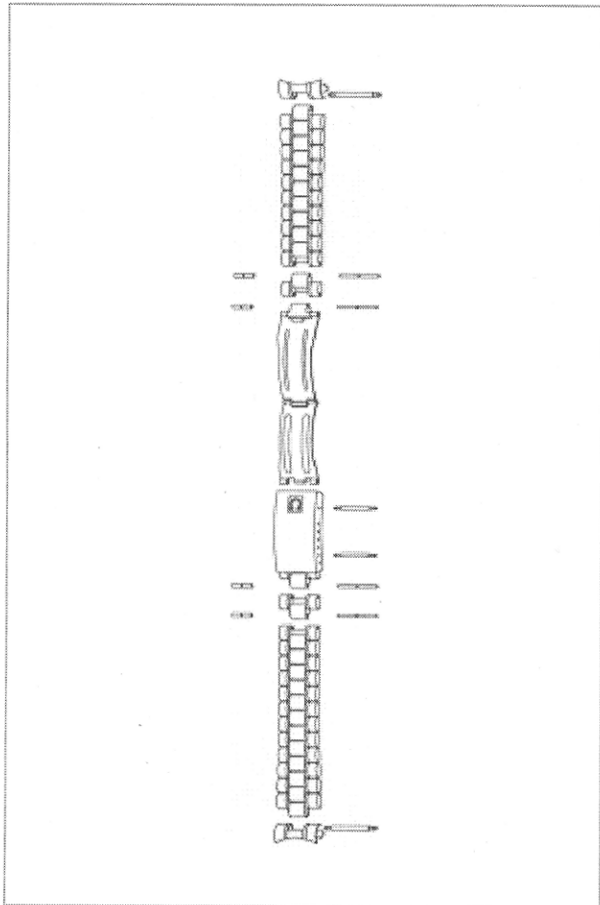

6068 / 059

BRACELET TITANIUM/YEL.GOLD 18CT.2N | 020TA6068059

PIVOT FOR SEAMASTER

Ref: 128ST0014

W. (6x)

SPRING-BAR (2x)

Ref: 068ST9970

TIT.GOLD CLASP

Ref: 117TA6068059

[i]

TITANE GOLD LINK

Ref: 114TA6068

RETURN

BILL OF MATERIALS