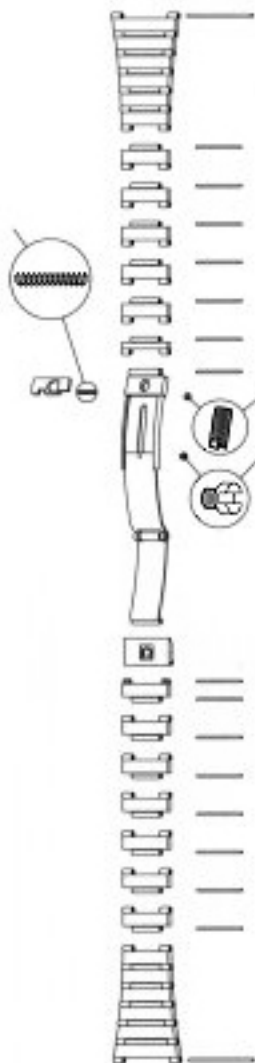

Omega 6051ST081

BRACELET-PIPE (2x)	Ref: 201ST0007
PIN (2x)	Ref: 128ST9718
SPRING-BAR	Ref: 068ST0740
SPRING-BAR	Ref: 068ST0790
SPRING-BAR	Ref: 068ST0890
SPRING-BAR	Ref: 068ST1140
SPRING-BAR (2x)	Ref: 068ST0690
SPRING-BAR 9.90 MM	Ref: 068ST0990
STEEL GOLD CLASP 18C 3N	Ref: 117DE6051081
STEEL LINK	Ref: 114ST6051