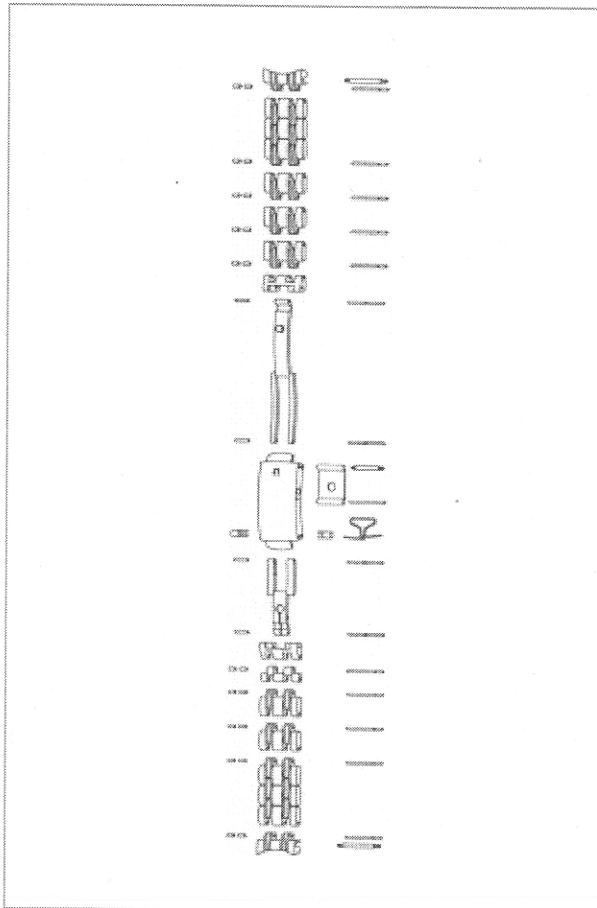

BRACELET TITANE | 020TI1610930

BRA.STRAND TITAN (2x)	Ref: 119TI1610
BRACELET TUBE (11x)	Ref: 201ST0054
BRACELET TUBE (2x)	Ref: 201ST0073
CLASP	Ref: 035TI1610930
PIN (9x)	Ref: 128ST9906
PIN (2x)	Ref: 128ST9915
PIN (2x)	Ref: 128ST9905
PIN	Ref: 128ST9093
SPRING	Ref: 085ST0055
SPRING-BAR (4x)	Ref: 068ST2207
TITAN CASE WITHOUT BEZ 1504	Ref: 096TI0033
TITAN END-LINK BY CLASSP (2x)	Ref: 118TI1610
TITANE 1/2 LINK	Ref: 115TI1610
TITANE CLASP	Ref: 117TI1610930
TITANE COVER	Ref: 116TI1610
TITANE EN LINK 1610 (2x)	Ref: 026TI930
TITANE LINK (6x)	Ref: 114TI1610
TITANIUM PUSHER (2x)	Ref: 086TI0074

RETURN

BILL