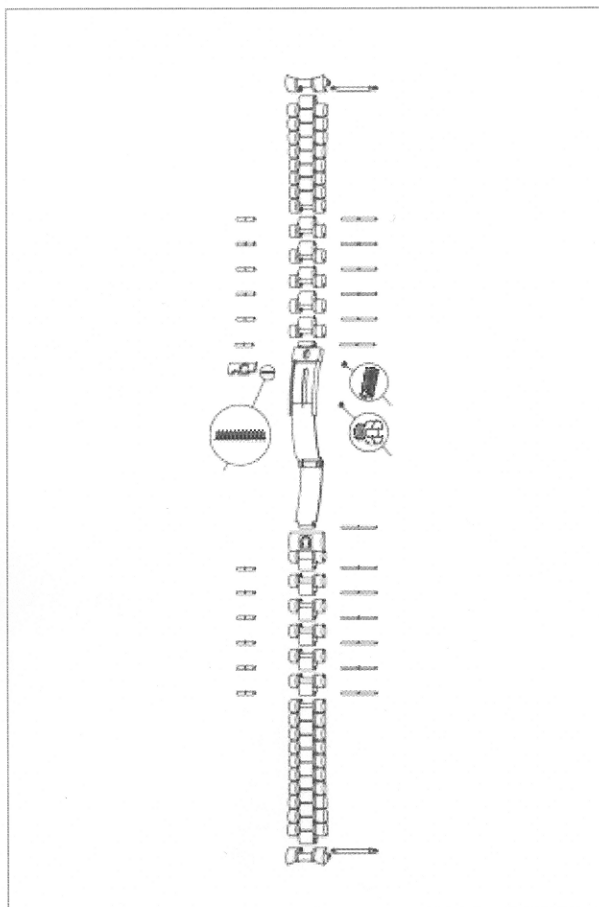

BRACELET ACIER | 020ST1431408

1431 ST 408

BRACELET-PIPE (19x)

Ref: 201ST0216

PIN

Ref: 128ST1431

RING FOR DYNAMIC (8x)

Ref: 038ST143140801

SPRING-BAR

Ref: 068ST1212

STEEL CLASP

Ref: 117ST1431408

STEEL LINK (6x)

Ref: 114ST1431

RETURN

BILL OF MATERIALS