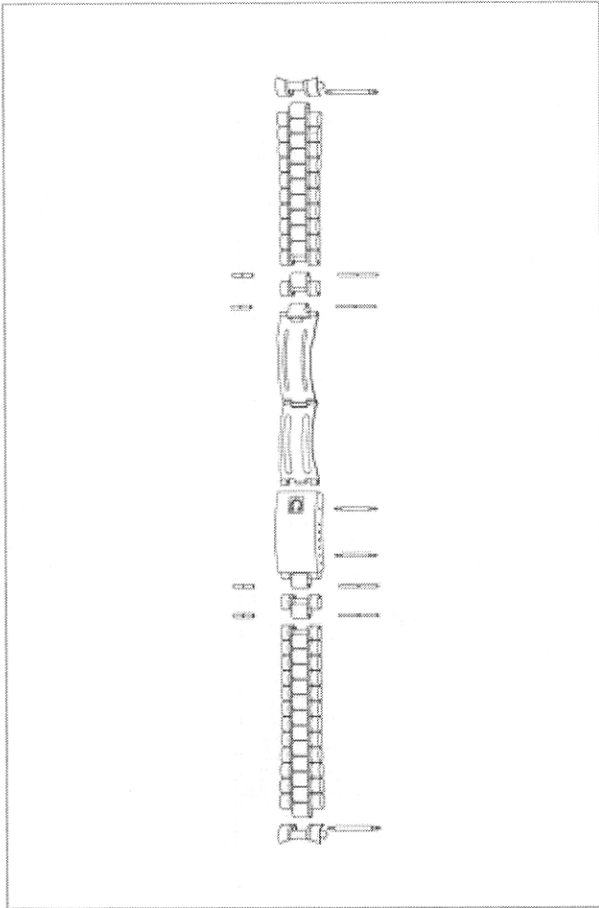

STEEL/YEL.GOLD BRACELET 18CT 2N18 | 020DA1328310

1328-310

BRACELET-PIPE (4x)

Ref: 201ST0215

PIN (4x)

Ref: 128ST9232

SPRING-BAR (2x)

Ref: 068ST9938

STEEL YEL.GOLD LINK

Ref: 114DA1328

[i]

STEEL/YEL.GOLD CLASP

Ref: 117DA1328310

[i]

RETURN

BILL OF MATERI