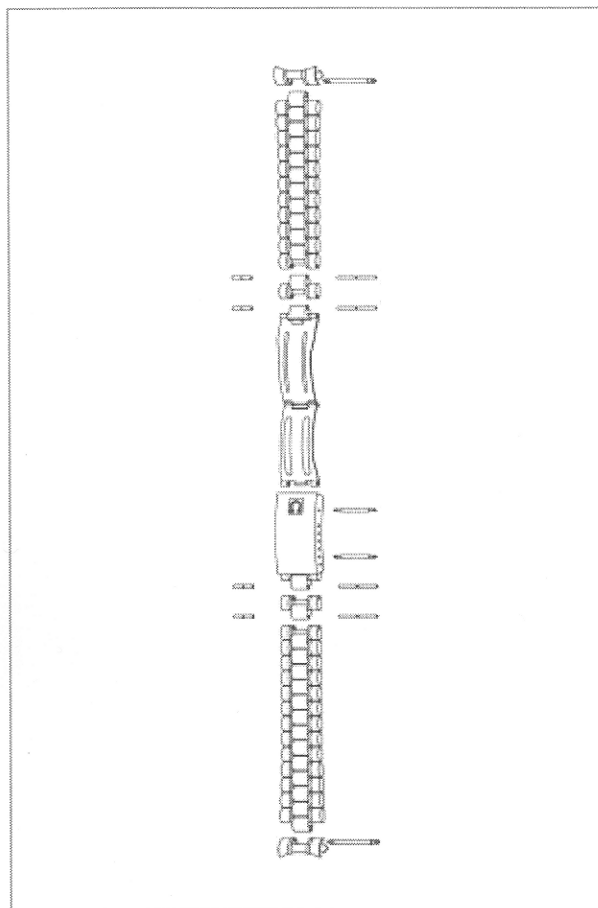

STEEL/YEL PLAT.BRAC. | 020DL1125756

CLASP SPRING-BAR (2x)

Ref: 068ST112510A

PIN

Ref: 128ST8902

SPRING-BAR, STRAP (14x)

Ref: 068ST2012

STEEL CLASP

Ref: 117ST1125

STEEL YEL.PLAT.END-LINK1125 (2x)

Ref: 026DL756

STEEL/YEL. PLAT. LINK

Ref: 114DL1125

RETURN

BILL OF MATERIALS

1125 DL 756 (STEEL/GOLD PLATED)